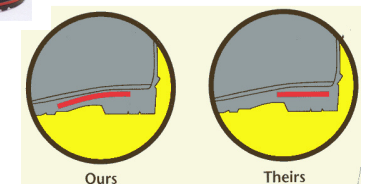

- Fatigue-fighting footbed, extended steel shank
- Injected molded 100% waterproof guaranteed

Gray Max - gray & red - plain toe

Farming, construction, landscaping, outdoor, gardening
Code: **RDMP00** (graduated heights) sizes: 3-15

Women's Blue - blue & red - plain toe

Same features as Gray Max but built on a lath for a women's more slender foot. Code: **RDMB00** Women's sizes 5-11

Gray Pro - gray & yellow - steel toe

Premium compounding for more caustic applications: Meat, petroleum, chemical, and food processing, canneries
Code: **RDPS00** (graduated heights) sizes: 3-15 (5-13 women's)